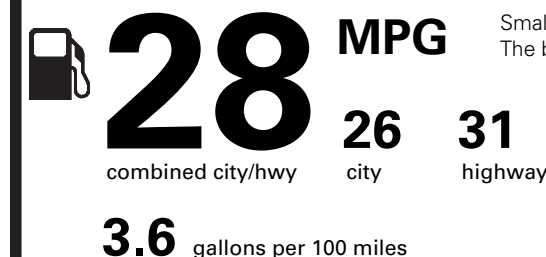

FUNCTIONAL

- AM/FM/MP3, 6 SPEAKERS
- AUTO START STOP TECH
- ELECTRIC PARKING BRAKE
- FORD CO-PILOT360™
- FORDPASS™ CONNECT 4GWI-FI HOTSPOT TELEMATICS MODEM
- INTELLIGENT ACCESS W/PUSH BUTTON START
- REAR VIEW CAMERA
- SECURICODE KEYLESS KEYPAD
- SIRIUSXM® - SVC N/A AK&HI
- SYNC®3 8" SCR N W/APPLINK®

SAFETY/SECURITY

- ADVANCETRAC® WITH RSC®
- AIRBAG - DRIVER KNEE
- AIRBAGS - DUAL STAGE FRONT
- AIRBAGS - FRONT SEAT MOUNTED SIDE IMPACT
- AIRBAGS - SAFETY CANOPY®
- LATCH CHILD SAFETY SYSTEM
- PERSONAL SAFETY SYSTEM™
- SOS POST-CRASH ALERT SYS™
- TIRE PRESSURE MONIT SYS

WARRANTY

- 3YR/36,000 BUMPER / BUMPER
- 5YR/60,000 POWERTRAIN
- 5YR/60,000 ROADSIDE ASSIST

INCLUDED ON THIS VEHICLE

(MSRP)

EQUIPMENT GROUP 200A

OPTIONAL EQUIPMENT/OTHER

- .17" SHDW SLVR-PNTD ALUM WHEEL
- .225/65R17 102H A/S BSW2 TIRES
- FORD CO-PILOT360 ASSIST
- .VOICE-ACTV TOUCH-SCR NAV SYS
- .ADAPTIVE CRUISE W/STOP AND GO
- FRONT LICENSE PLATE BRACKET

695.00

NO CHARGE

PRICE INFORMATION

BASE PRICE	$28,605.00
TOTAL OPTIONS/OTHER	695.00
TOTAL VEHICLE & OPTIONS/OTHER	29,300.00
DESTINATION & DELIVERY	1,245.00

EPA DOT Fuel Economy and Environment

Gasoline Vehicle

Fuel Economy

Small SUVs range from 16 to 120 MPG. The best vehicle rates 136 MPGe.

You save
$250

in fuel costs over 5 years compared to the average new vehicle.

Annual fuel cost
$1,450